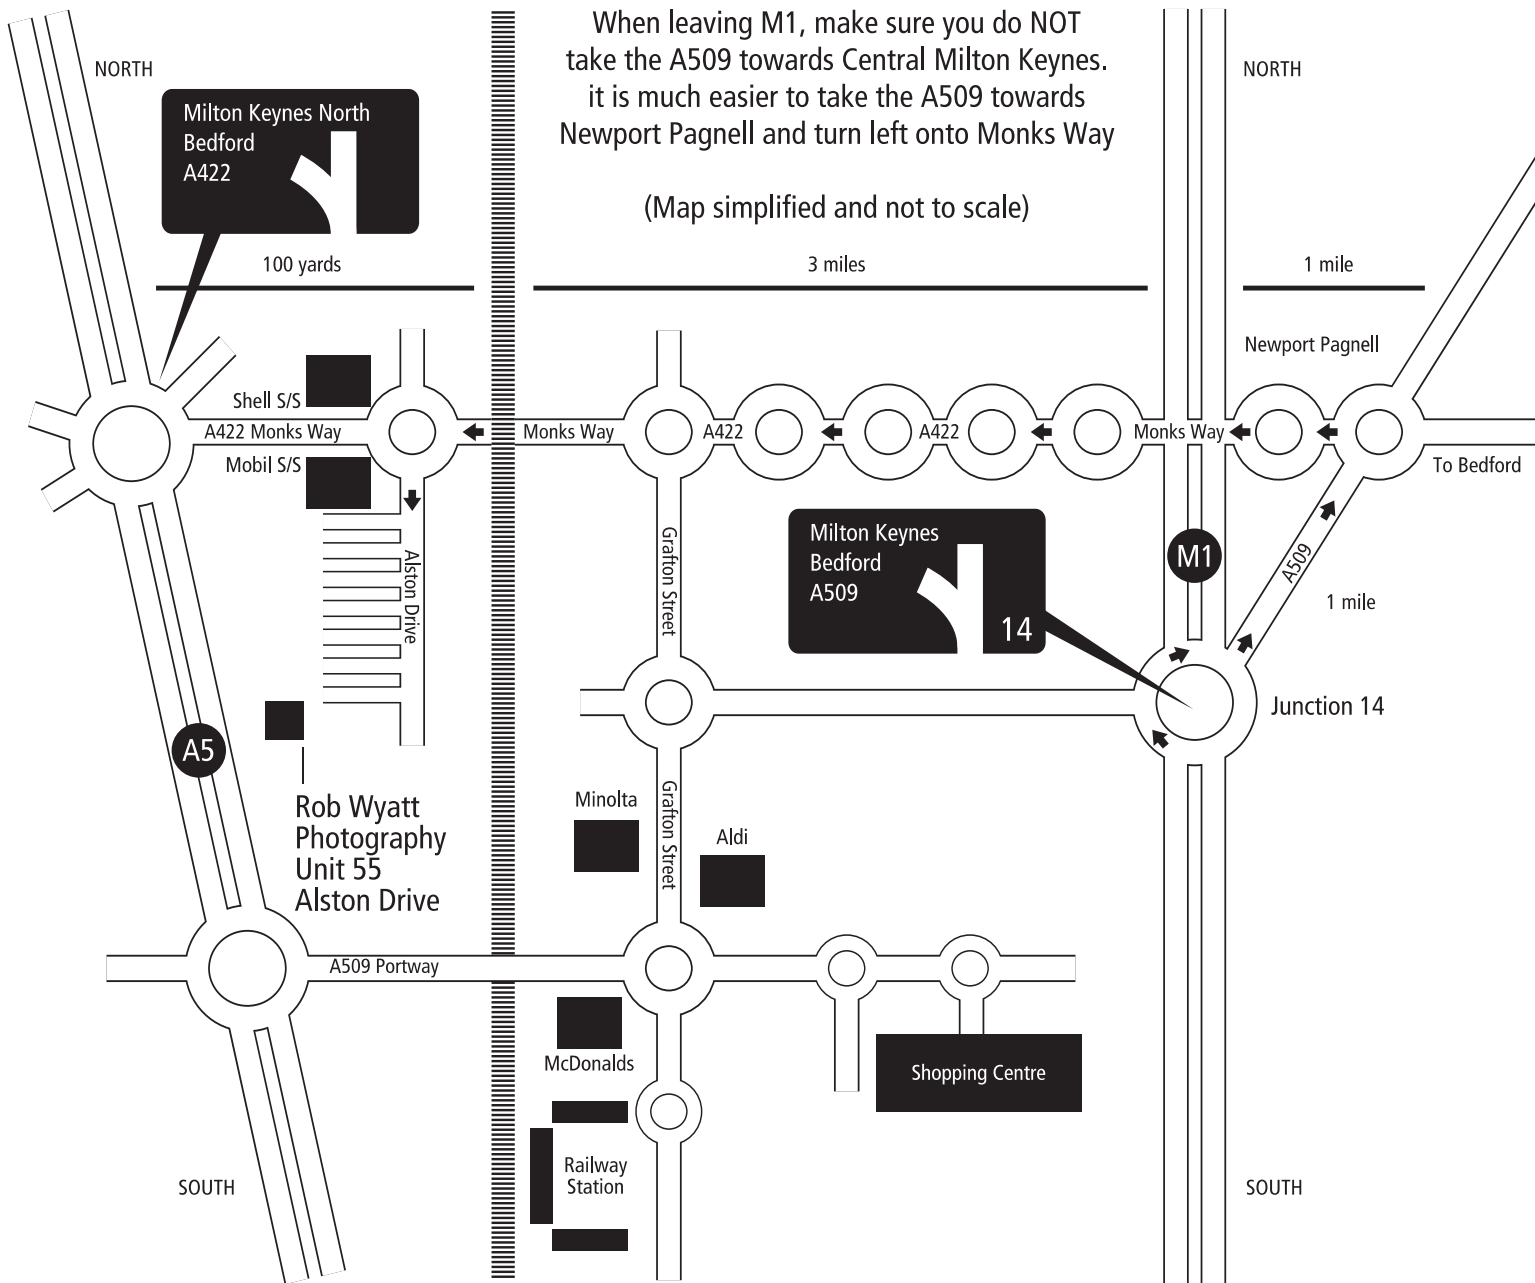

ROB WYATT PHOTOGRAPHY

55 ALSTON DRIVE, BRADWELL ABBEY, MILTON KEYNES MK13 9HB
TEL: 01908 220902 FAX: 01908 314860 WWW.ROBWYATTPHOTOGRAPHY.COM